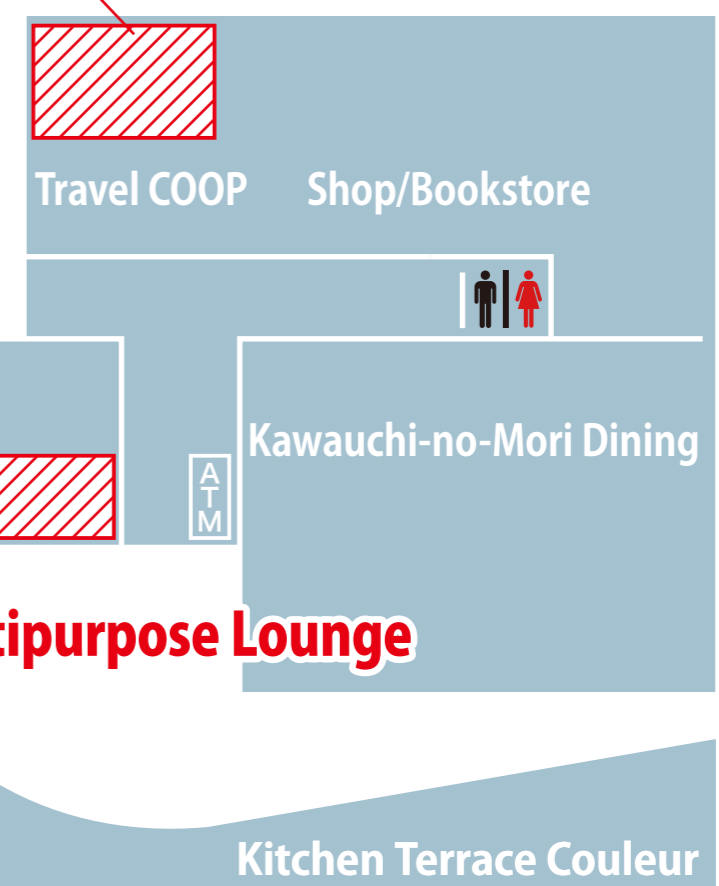

New Student Life Support Center Apartment-finding for International Students

Japanese students
also welcome!

We are opening a special information center to help international students studying at Tohoku University find apartments. We have information on many apartments. Please come and have a look!

Open:

July 3rd (Mon.) - September 15th (Fri.)

■ Closed weekends/holidays *Closed August 11th-16th.

■ Hours: **10:30~17:00** (Preliminary checking available until 3:00PM)

■ July : **Real estate counter**

■ August and September : **Multipurpose Lounge**

Discounted agency
fees for Univ.
Co-op members!

Safe & secure housing
for Tohoku University
student!

Between-class
appointments available!

Real estate counter

* We have many options for students moving out of dormitories or apartments.

* You can inquire at the Kawauchi Kita Campus Welfare Facilities' Univ. Co-op. Real Estate Center any time (not just on the dates shown).

Please make an appointment. Scan this QR code to make an appointment.

Tohoku Univ. Co-op. Real Estate Center

Phone: 022-262-1775 mail : apart@tohoku.u-coop.or.jp